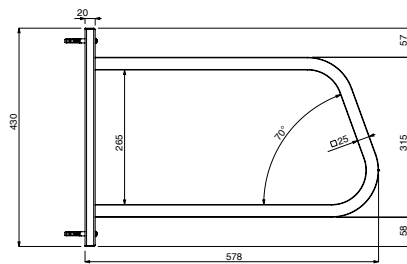

Optional Accessories

- 2 legs for floor mounted storing shelf PNC 855296

APPROVAL: _____

Key Information:

External dimensions, Width:

865420 (BHWFMSS11) 1100 mm

865421 (BHWFMSS16) 1600 mm

External dimensions, Depth:

578 mm

External dimensions, Height:

Net weight:

865420 (BHWFMSS11) 8 kg

865421 (BHWFMSS16) 10 kg

Front

Side

Top