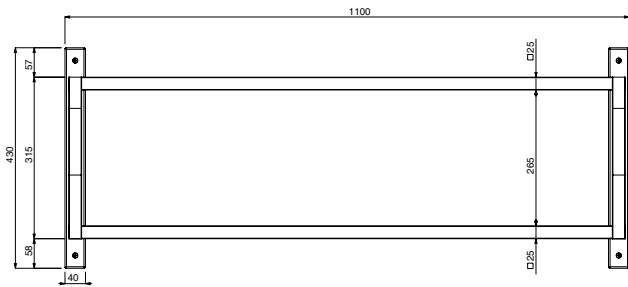

Optional Accessories

- 2 legs for floor mounted storing shelf PNC 855296

APPROVAL: _____

Key Information:

External dimensions, Width:

865420 (BHWFMSS11) 1100 mm

865421 (BHWFMSS16) 1600 mm

External dimensions, Depth:

578 mm

External dimensions, Height:

Net weight:

865420 (BHWFMSS11) 8 kg

865421 (BHWFMSS16) 10 kg

Front

Side

Top